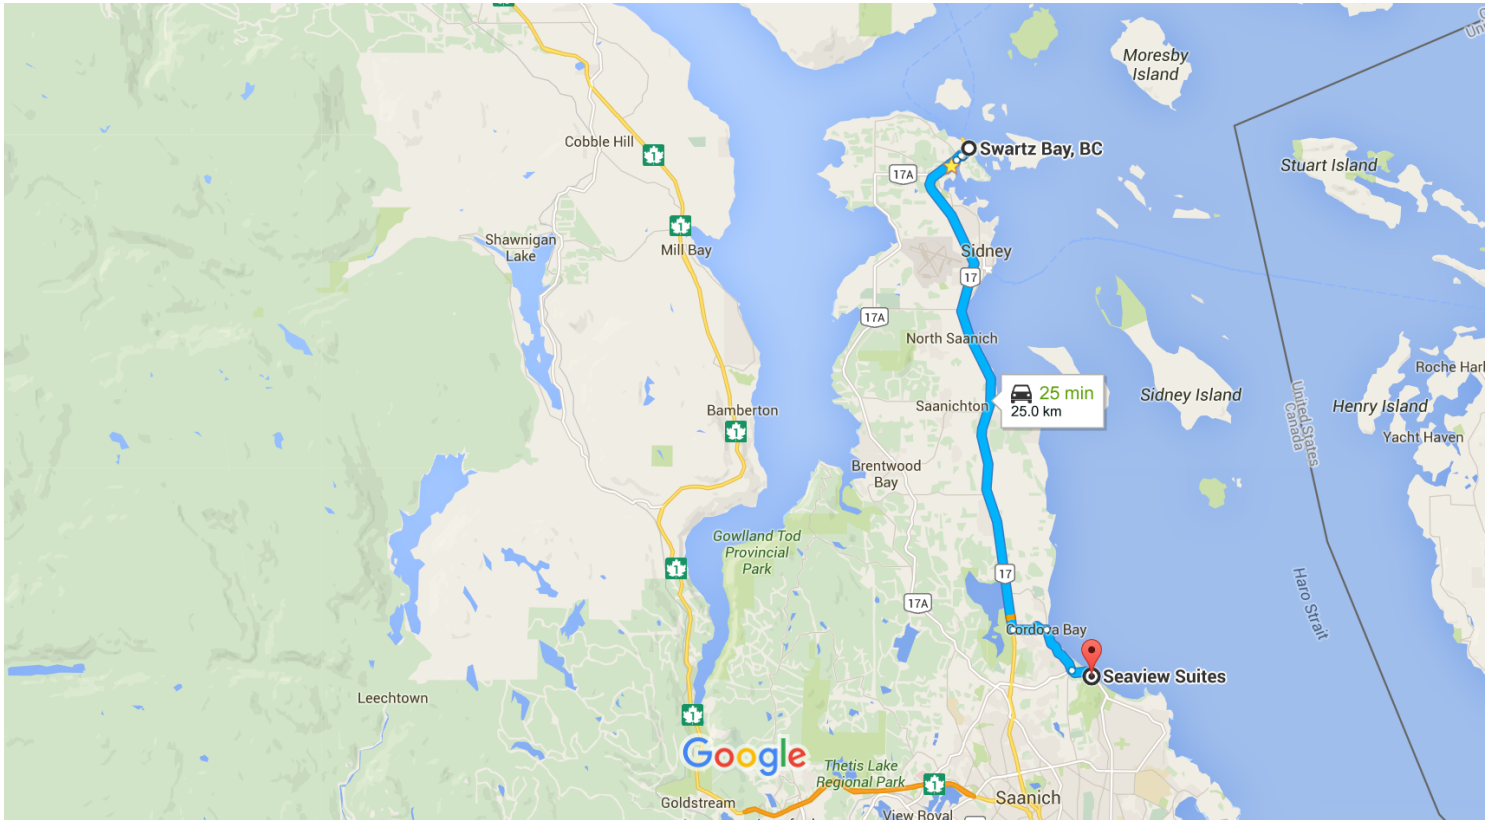

Swartz Bay, BC to Seaview Suites

Drive 25.0 km, 25 min

Map data ©2016 Google 5 km

Swartz Bay, BC

Get on Patricia Bay Hwy/BC-17 from Dolphin Rd

-
- ↑ 1. Head south toward Dolphin Rd
⚠ Restricted usage road 2 min (800 m)
-
- ➡ 2. Turn right onto Dolphin Rd 7 m
-
- ➡ 3. Turn right onto Lands End Rd (signs for BC-17) 450 m
-
- ⤴ 4. Turn left onto the BC-17 S ramp to Victoria 77 m
-
- ⤴ 5. Merge onto Patricia Bay Hwy/BC-17 260 m
-
- ⤴ 5. Merge onto Patricia Bay Hwy/BC-17 16 min (19.8 km)

Follow Claremont Ave to Cordova Bay Rd

-
- ⤴ 6. Turn left onto Claremont Ave 7 min (4.4 km)
-
- ➡ 7. Turn right onto Cordova Bay Rd 1.5 km
-
- ⤴ 8. Turn left to stay on Cordova Bay Rd 1.9 km
-
- 900 m

Seaview Suites

4550 Cordova Bay Road, Victoria, BC V8X 3V5

These directions are for planning purposes only. You may find that construction projects, traffic, weather, or other events may cause conditions to differ from the map results, and you should plan your route accordingly. You must obey all signs or notices regarding your route.